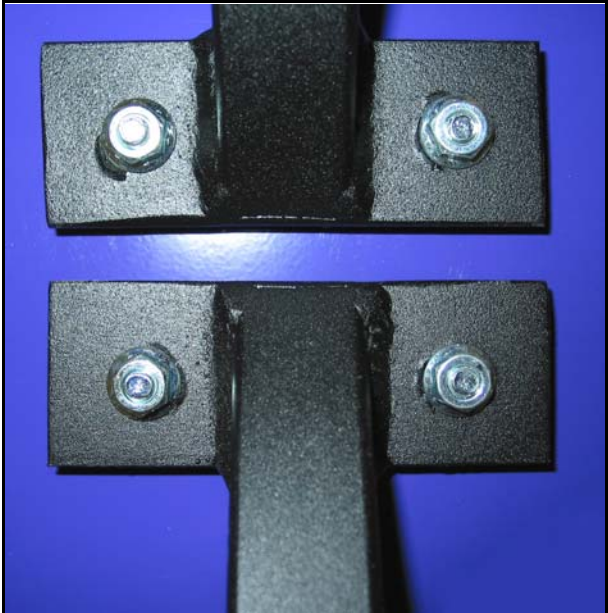

- < Heavy duty metal construction
- < Default coin mechanism is 25¢. A 50¢, 75¢, \$.100 or token coin mechanism can be used
- < Optional counter available

OPERATING INSTRUCTIONS

1. Carefully remove all bubble and protective wrap from unit.
2. Locate four carriage bolts, eight flange nuts and feet.
3. Stand unit on end, see figure 1.
4. Fold down hinged legs onto floor, see figure 1.
5. Place cross bar into place on bottom center of unit and fastened with 2 flange nuts, see figures 2 and 4.
6. Fastened other end of cross bar to the legs using 2 carriage bolts and 2 flange nuts, see figure 3.
7. Repeat steps 5 & 6 for remaining cross bar, see figure 5.
8. Double check all nuts to ensure proper tightening.
9. Screw feet into legs, see figures 6 and 7.
10. Carefully tip unit onto legs, see figure 8.
11. Adjust feet to level game for best play.
12. Fill product storage bins by removing lock in top lid, see figure 9.
13. Place unit in location allowing room for players on both sides of unit.

Figure 1

Figure 2

Figure 3: Bolts and flange nuts

Figure 4: Flange nuts

Figure 5

Figure 6

Figure 7

Figure 8: Stand complete, nuts tightened and feet installed.