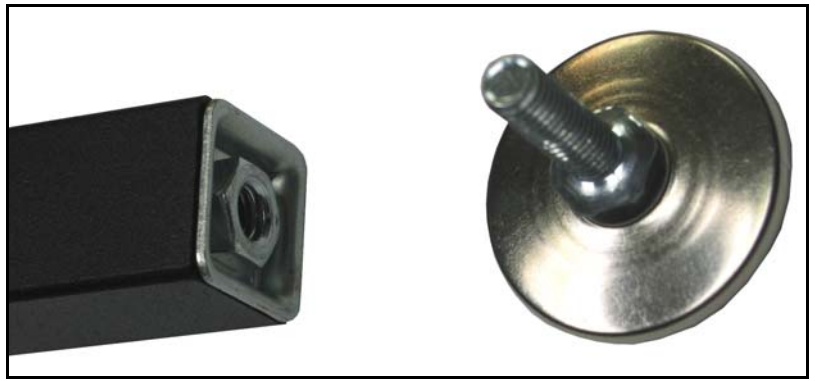

- < Heavy duty metal construction
- < Default coin mechanism is 25¢. A 50¢, 75¢, \$.100 or token coin mechanism can be used
- < Optional counter available

OPERATING INSTRUCTIONS

1. Carefully remove all bubble and protective wrap from unit.
2. Locate four carriage bolts, eight flange nuts and feet.
3. Stand unit on end, see figure 1.
4. Fold down hinged legs onto floor, see figure 1.
5. Place cross bar into place on bottom center of unit and fastened with 2 flange nuts, see figures 2 and 4.
6. Fastened other end of cross bar to the legs using 2 carriage bolts and 2 flange nuts, see figure 3.
7. Repeat steps 5 & 6 for remaining cross bar, see figure 5.
8. Double check all nuts to ensure proper tightening.
9. Screw feet into legs, see figures 6 and 7.
10. Carefully tip unit onto legs, see figure 8.
11. Adjust feet to level game for best play.
12. Fill product storage bins by removing lock in top lid, see figure 9.
13. Place unit in location allowing room for players on both sides of unit.

Figure 1

Figure 2

Figure 3: Bolts and flange nuts

Figure 4: Flange nuts

Figure 5

Figure 6

Figure 7

Figure 8: Stand complete, nuts tightened and feet installed.